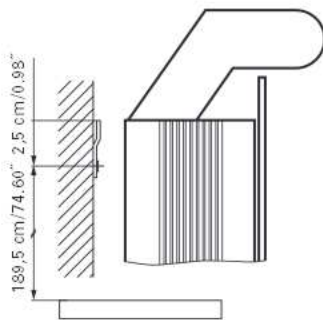

axara

SIDLER

Edition
Edition

08-2011

Mirror cabinet
Armoire de toilette

AX 3/130/L FL

SIDLER No.: 1'113'000 anodized / anodisé
1'113'005 white / blanche

SIDLER International Ltd.
Made in Switzerland
#205-2999 Underhill Avenue, Burnaby, BC V5A 3C2, Canada
www.sidler-international.com

Installation support
Support de montage

Fastening hole below
Trous de fixation en bas

Aluminium case
2 fluorescent lamps T5 21 watt
self-ballasted lamp
2 sockets
3 adjustable glass trays per shelf
1 cosmetic box, 1 cosmetic mirror