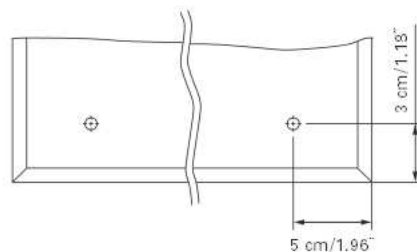

axara

SIDLER

Edition
Edition

08-2011

Mirror cabinet
Armoire de toilette

AX 3/130/L FL

SIDLER No.: 1'113'000 anodized / anodisé
1'113'005 white / blanche

SIDLER International Ltd.
Made in Switzerland
#205-2999 Underhill Avenue, Burnaby, BC V5A 3C2, Canada
www.sidler-international.com

Installation support
Support de montage

Fastening hole below
Trous de fixation en bas

Aluminium case
2 fluorescent lamps T5 21 watt
self-ballasted lamp
2 sockets
3 adjustable glass trays per shelf
1 cosmetic box, 1 cosmetic mirror